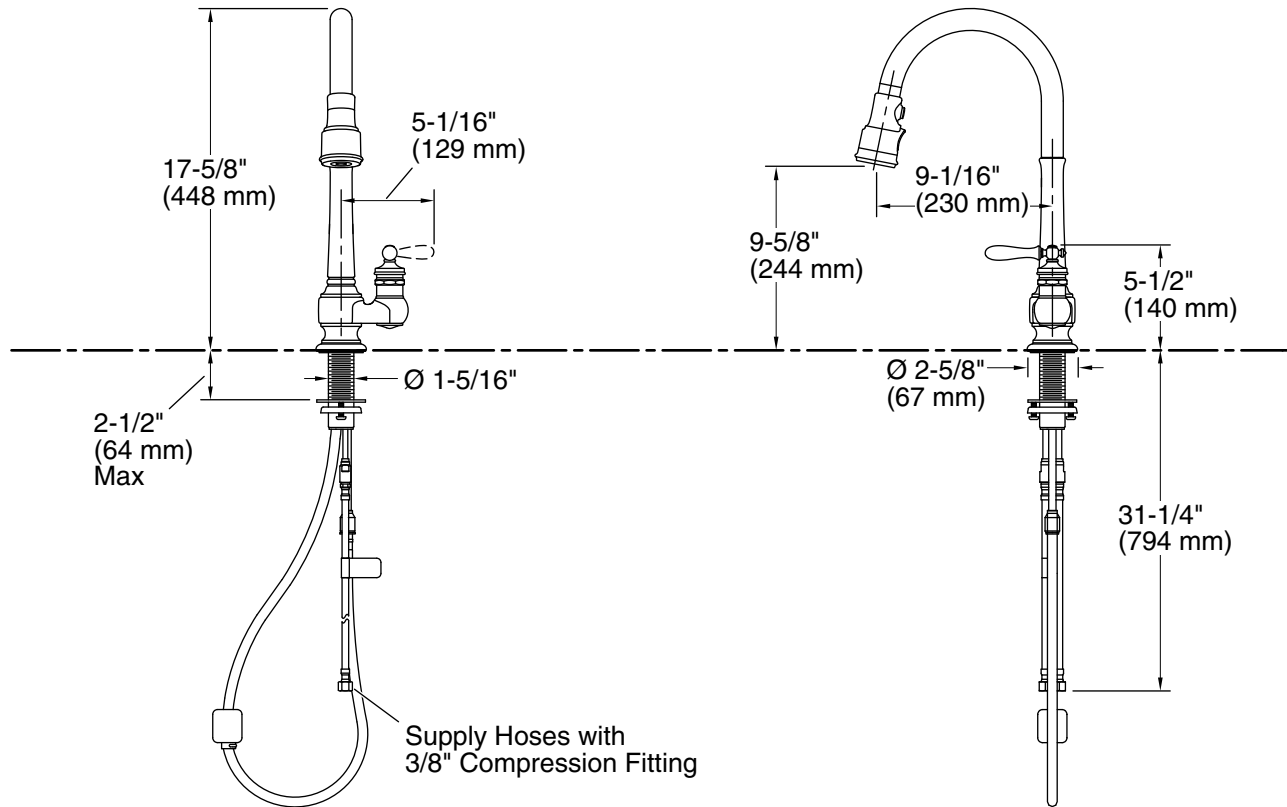

## Adapters, Rough-in and Extension Kits

1012715                                      Range: 3-1/4" (83 mm) -  
 5-3/8" (137 mm)

**ADA**

**CSA B651**

### Technical Information

All product dimensions are nominal.